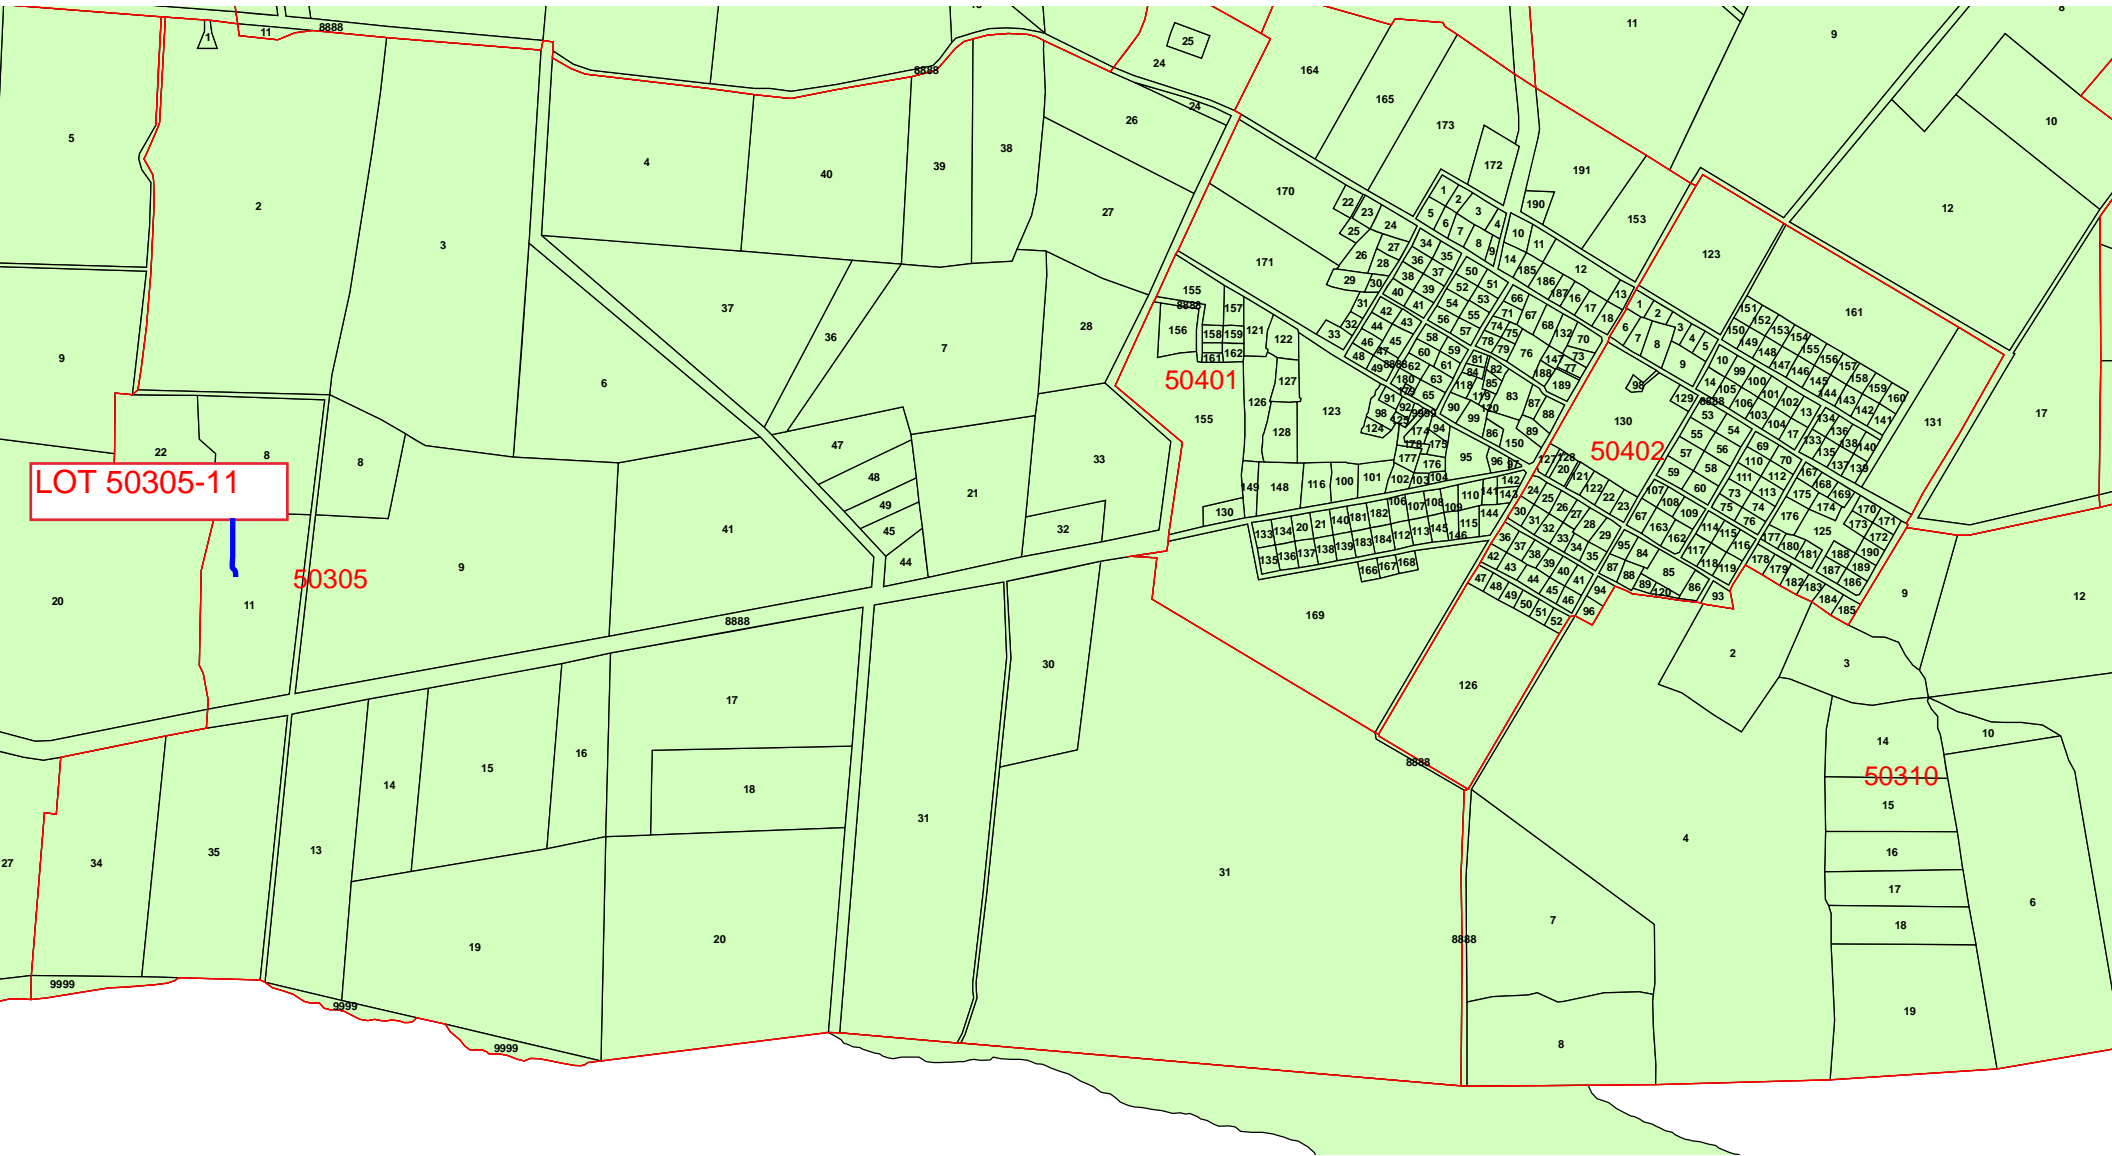

50305 -11 Kew area, enroute to Bellefield Landing,
excellent road frontage

COPYRIGHT FORBES REALTY TCI 2017

WWW.FORBESREALTYTCI.COM

1-649-231-4884

SARA@FORBESREALTYTCI.COM